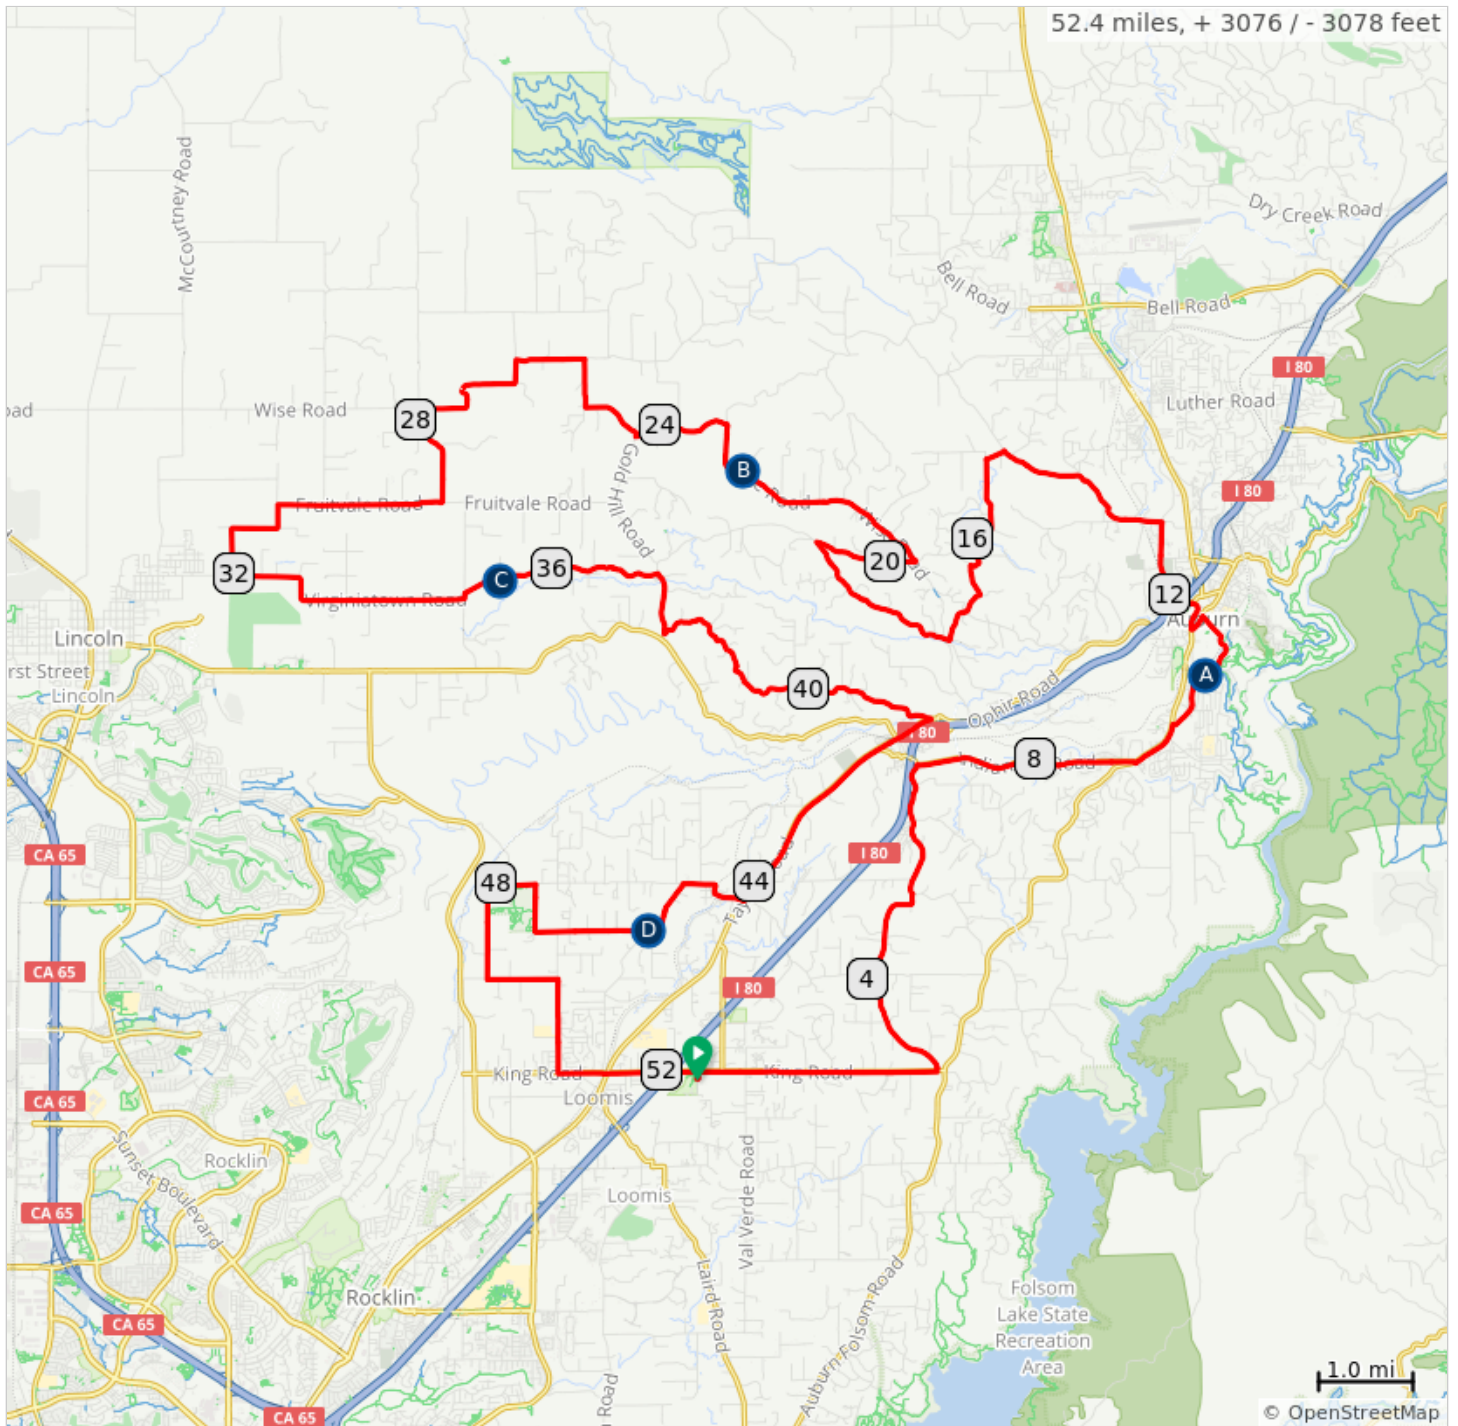

3. BBT Long Route, 2022

- A. REST STOP: Railhead Park
- B. REST STOP: Lone Buffalo Winery
- C. REST STOP: Matsuda Bonzai Nursery
- D. REST STOP: New Hope Church

3. BBT Long Route, 2022

Num	Dist	Type	Note
1.	0.0		Start of route
2.	0.0		Left onto Ong Place
3.	0.1		Right onto King Road
4.	2.7		Left onto Brennans Road
5.	4.0		Right onto Brennans Road
6.	5.2		Left onto Newcastle Road
7.	6.7		Right onto Indian Hill Road
8.	9.1		Left onto Auburn Folsom Road
9.	9.7		Right onto Sacramento St.
10.	10.3		Right onto Pacific Avenue.
11.	10.4		REST STOP - Turn left into Railhead Park. EXIT left onto Pacific Ave. Turns into Pleasant Ave at RR tracks.
12.	11.2		Sharp left onto High Street
13.	11.4		Right onto Auburn Folsom Road
14.	11.8		Slight right onto Maple Street Bridge and cross over I-80.
15.	11.9		Left onto Placer Street
16.	12.0		Right onto Nevada Street
17.	12.8		Left onto Mount Vernon Rd.
18.	14.8		Left onto Bald Hill Road
19.	16.4		Left onto Bald Hill Road
20.	17.4		Continue onto Lozanos Rd.
21.	17.4		Continue onto Chili Hill Rd.
22.	19.2		Sharp right onto Crater Hill Road
23.	20.3		Sharp left onto Wise Road
24.	22.5		Right onto Buttes View Ln.
25.	22.5		REST STOP: Lone Buffalo Winery. EXIT to Wise Rd.
26.	22.6		Right onto Wise Road
27.	24.3		Sharp right onto Wise Rd.
28.	25.6		Left onto Wise Road
29.	27.9		Left onto Garden Bar Road
30.	29.0		Slight right onto Fruitvale Road
31.	30.7		Left onto Hungry Hollow Road

21.7 miles. +1118/-945 feet